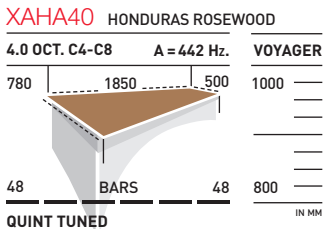

WOODEN FRAME PARTS

GRAPHITE			WALNUT			WHITWASH		
01	02	03	04	05	06	08	09	
BLACK	DESERT	SATIN GOLD	BLACK	DESERT	SATIN GOLD	BLACK	DESERT	SATIN GOLD

RESONATORS