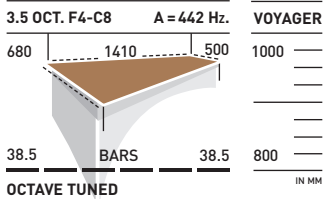

Solist

Adams Solist Xylophone Series offers many choices of practical, high quality instruments. With choices of Honduras Rosewood, Light Rosewood, and Zelon Bars, quint [1] or octave [2] tuning standards, and Voyager or Endurance Field Frames, there is an affordable, excellent instrument for all ensembles.

Die Adams Solist Xylophon Serie bietet viele Alternativen zu praktischen, hochwertigen Instrumenten. Mit Honduras Palisander, light Rosewood und Zelon Platten, in Quint- [1] oder Oktav- [2] Stimmung, mit Voyager oder Endurance Field Gestell, ist dies ein erschwingliches, herausragendes Instrument für jedes Ensemble.

ALSO AVAILABLE AS

XS2KV35 ZELON

XS2LV35 LIGHT ROSEWOOD

XS2HV35 HONDURAS ROSEWOOD