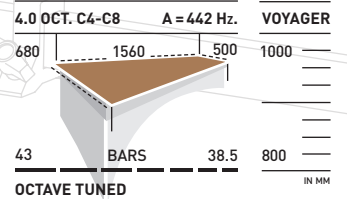

XS2HV40 HONDURAS ROSEWOOD

ALSO AVAILABLE AS

XS2KV40 ZELON

XS2LV40 LIGHT ROSEWOOD